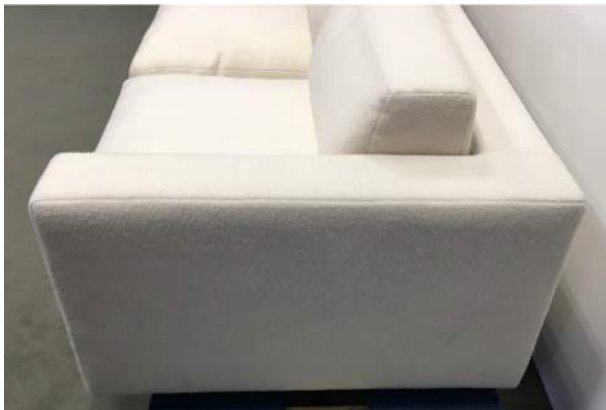

MARMOL RADZINER FURNITURE

Status: As-Is Condition

Item: Glencoe Collection Sofa

Dimensions: 102" W x 38" D x 26" H (16" SH)

Storage ID: 51580-060

Price: $9,725 (50% Off Retail of $19,450)

Notes: Showroom Floor Model – Wear Typical of Use