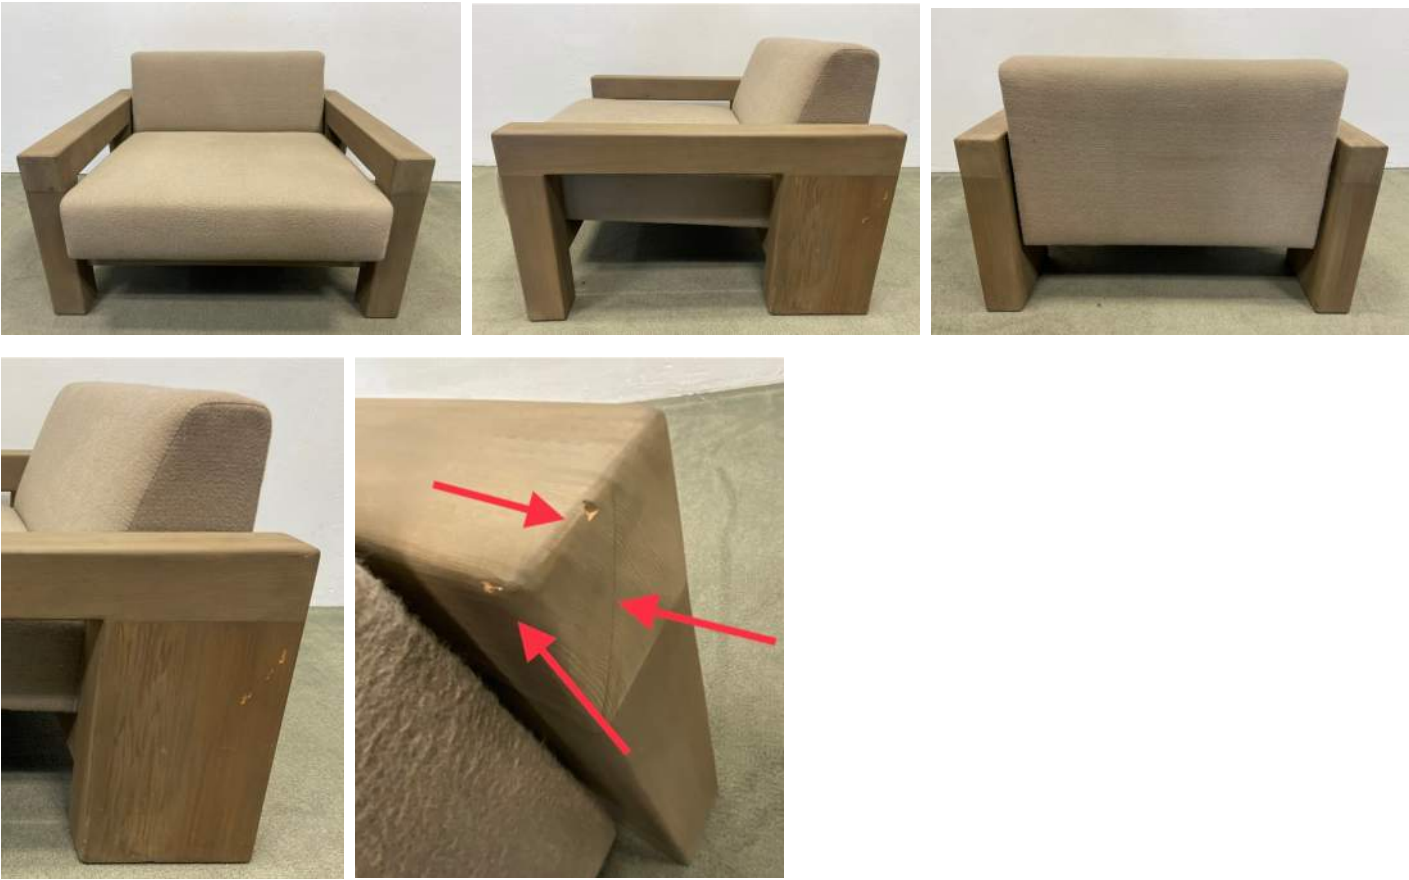

Scuffs and Markings in Wood

MARMOL RADZINER FURNITURE

Status: As-Is Condition

Item: Ranch Collection Lounge Chair

Dimensions: 36" W x 35" D x 24" H

Storage ID: 4290-271

Price: \$3,177 AS-IS (70% Off Retail of \$10,590)

Notes: Showroom Floor Model – Wear Typical of Use

Scuffs and Markings in Wood

MARMOL RADZINER FURNITURE

Status: As-Is Condition

Item: Summitridge Parchment Coffee Table

Dimensions: 54" D x 10" H

Storage ID: 4257-024